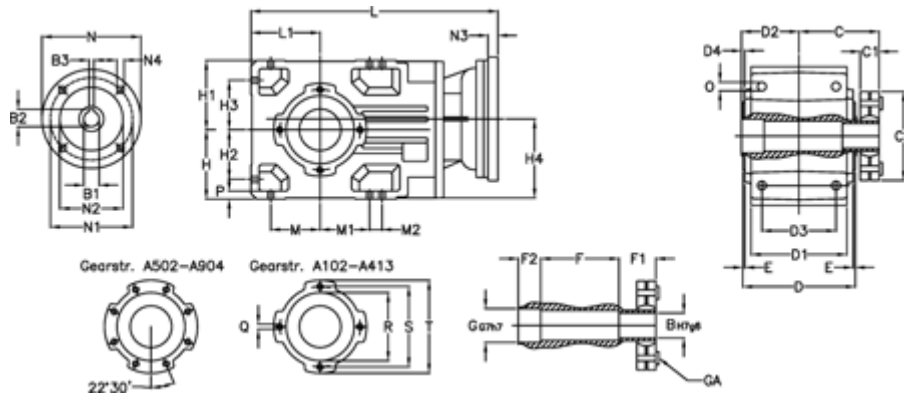

Article number: 29600100855235
 Description: Bevel helical gearbox
 A102US-8,5-P90B5

Measures

B = 30	D1 = 95	F2 = 36	L = 302.0	N3 = -
B1 = 24	D2 = 60	G = 32	L1 = 70	N4 = M10x12
B2 = 27.3	D3 = 75	GA = 14,5 NM	M = 50.0	O = 9.5
B3 = 8	d4 = 4.5	H = 70	M1 = 50.0	P = 9
C = 89.5	Description = A102US-xx-P90 B5	H1 = 70	M2 = -	Q = M8x12
C1 = 23	E = 3.0	H2 = 50.0	N = 200	R = 80
C2 = 72.0	F = 77.5	H3 = 50.0	N1 = 165	S = 100
D = 117	F1 = 36.0	H4 = 83.0	N2 = 130	T = 120